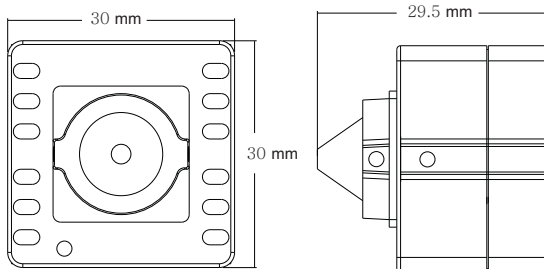

## 2 MP Network Camera

## Dimensions

## Specifications

Specifications	Model	TD-9821E2
<b>Camera</b>		
Image Sensor		1 / 3 "CMOS
Image Size		1920 × 1080
Iris		Fixed iris
Min. Illumination		Color: 0.1 Lux@F1.2; B / W: 0.01 Lux@F1.2
Lens		4.3 mm HD pinhole lens
Day & Night		Yes
Wide Dynamic Range		120dB
Digital NR		3D DNR
BLC		Yes
HLC		Yes
Angle Adjustment		Adjusted by its support
<b>Image</b>		
Video Compression		H.265 / H.264 / MJPEG
H.264 Compression Standard		Baseline Profile / Main Profile / High Profile
Resolution		1080P ( 1920×1080 ), 720P ( 1280×720 ), D1
Multi-stream Frame Rates		1080P ( 1 ~ 30fps ) / 720P ( 1 ~ 30fps ) / D1 ( 1 ~ 30fps )
Bit Rate		32 Kbps ~ 16 Mbps
Encode Mode		VBR / CBR
Quality		Five levels under VBR; Freely adjustable under CBR
Image Settings		ROI, Saturation, Brightness, Chroma, Contrast, Wide Dynamic, Sharpen, NR, etc. adjustable through client software or web browser
ROI		Yes
<b>Interfaces</b>		
Network		RJ45
Audio		One built-in microphone
Video Output		1Vp-p Composite(Output 75Ω/BNC)
Storage Card		Up to 128GB
<b>Functions</b>		
Remote Monitoring		IE browsing, CMS remote control
Online Connection		Support simultaneous monitoring for up to 4 users; Support multi-stream real time transmission
Network Protocol		TCP / IP, UDP, DHCP, NTP, RTSP, PPPoE, DDNS, SMTP, FTP
Interface Protocol		ONVIF, GB-T/28181-2011
Image Snapping		JPEG encoding; image quality adjustable
<b>Others</b>		
Power Supply		DC12V
Power Consumption		<3.5W
Operating Environment		- 20 °C ~ 50 °C, 10 % ~ 90 % humidity
Dimensions ( mm )		30 × 30 × 29.5
Weight ( net )		97g
Installation		Hung by the wall or installed with its support