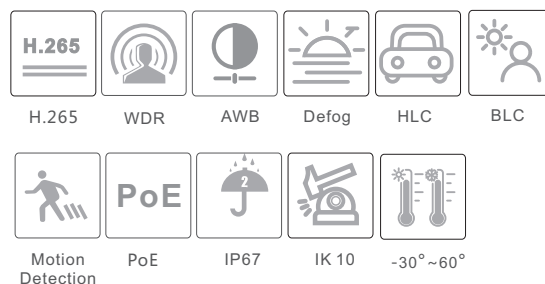

CAMERA

# TD-9551S3A

5MP Network IR Water-proof Dome Camera

- 5MP ( 2592 × 1944 ) H.265 coding
- Max.resolution: 2592 × 1944
- ICR auto switch, true day / night, ROI coding
- 3D DNR, digital WDR, HLC, BLC, defog
- 20~30m IR night view distance
- DC12V/PoE power supply
- IP 67 & IK10
- Support three streams
- P2P function (optional)
- Support remote monitoring by smart phones & tablet PCs with iOS and Android OS
- Intelligent analytics (optional): object removal detection, abnormal video signal detection, line crossing detection and intrusion detection