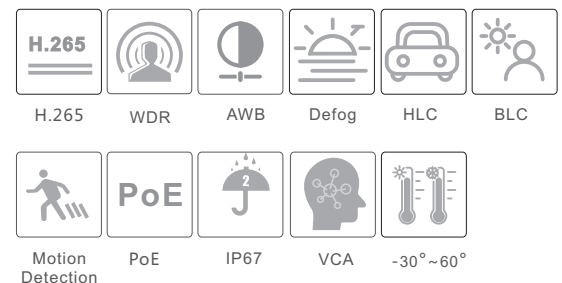

CAMERA

TD-9442S3

4MP Network IR Water-proof
Bullet Camera

- 4MP (2560 × 1440) H.265 coding
- Max.resolution: 2560 × 1440
- ICR auto switch, true day / night, ROI coding
- 3D DNR, digital WDR, HLC, BLC, defog
- 30~50m IR night view distance
- DC12V/PoE power supply
- P2P function optional
- IP 67 ingress protection
- Support three streams
- Support remote monitoring by smart phones& tablet PCs with iOS and Android OS
- Intelligent analytics (optional): object removal detection, abnormal video signal detection, line crossing detection and region intrusion detection