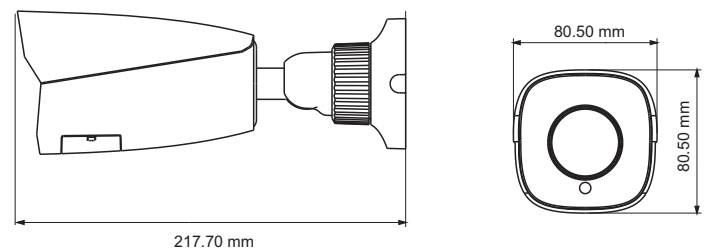

Others

Power Supply	DC12V/PoE
Power Consumption	< 9W
Operating Environment	- 30 °C ~ 60 °C (-22°F~140°F) Humidity: less than 95 % (non-condensing)
Dimensions (mm)	217.7 × 80.5 × 80.5
Weight (net)	Approx. 0.65KG
Installation	Ceiling mounting; Wall mounting

DIMENSIONS