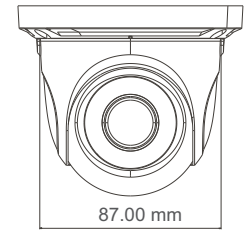

### SPECIFICATIONS

Model	TD-7554AE1
<b>Specifications</b>	
<b>Camera</b>	
Image Sensor	1 / 2.7 "CMOS
Resolution	5MP
Image Size	2592 x 1944
Video Output	AHD / TVI / CVI / CVBS
Image System	PAL / NTSC
Electronic Shutter	Auto; 1 / 50s ~ 1 / 100000s ( PAL ); 1 / 60s ~ 1 / 100000s ( NTSC )
IR Distance	10 ~ 20 m
Frame Rate	5MP @20fps
Min. Illumination	Color : 0.01 lux@F1.2, AGC ON; B/W : 0 lux with IR
Lens	3.6 mm ( 2.8 mm optional )
Lens Mount	M12
S / N Ratio	≥52dB ( AGC OFF )
Ingress Protection	IP66
<b>Functions</b>	
Function Control	OSD ( COC Control )
Day & Night	ICR
Digital WDR	Yes
Digital NR	Yes
AGC	Yes
Auto White Balance	Yes
BLC	Yes
Front light Compensation	Yes
Defog	No
HLC	Yes
Sharpness	Yes
Mirror Image	Yes
Smart IR	Yes
Image Setting	Yes
Defect Correction	Auto / Manual
Language	13 languages
Angle Adjustment	Pan: 0°~360°; Tilt: 0°~90°; Rotation: 0°~360°
<b>Others</b>	
Power Supply	DC12V ( ± 10% )
Power Consumption	IR OFF : < 1W; IR ON : < 3W
Working Environment	- 30 °C ~ 50 °C, 10 % ~ 90 % ( relative humidity )
Dimensions ( mm )	Φ 87 x 108
Weight ( net )	Approx. 0.36KG

### DIMENSIONS