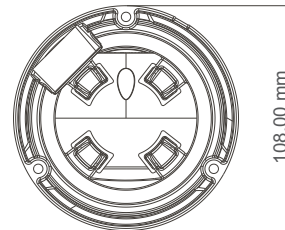

### SPECIFICATIONS

Model	TD-7554AE1
<b>Specifications</b>	
<b>Camera</b>	
Image Sensor	1 / 2.7 "CMOS
Resolution	5MP
Image Size	2592 x 1944
Video Output	AHD / TVI / CVI / CVBS
Image System	PAL / NTSC
Electronic Shutter	Auto; 1 / 50s ~ 1 / 100000s ( PAL ); 1 / 60s ~ 1 / 100000s ( NTSC )
IR Distance	10 ~ 20 m
Frame Rate	5MP @20fps
Min. Illumination	Color : 0.01 lux@F1.2, AGC ON; B/W : 0 lux with IR
Lens	3.6 mm ( 2.8 mm optional )
Lens Mount	M12
S / N Ratio	≥52dB ( AGC OFF )
Ingress Protection	IP66
<b>Functions</b>	
Function Control	OSD ( COC Control )
Day & Night	ICR
Digital WDR	Yes
Digital NR	Yes
AGC	Yes
Auto White Balance	Yes
BLC	Yes
Front light Compensation	Yes
Defog	No
HLC	Yes
Sharpness	Yes
Mirror Image	Yes
Smart IR	Yes
Image Setting	Yes
Defect Correction	Auto / Manual
Language	13 languages
Angle Adjustment	Pan: 0°~360°; Tilt: 0°~90°; Rotation: 0°~360°
<b>Others</b>	
Power Supply	DC12V ( ± 10% )
Power Consumption	IR OFF : < 1W; IR ON : < 3W
Working Environment	- 30 °C ~ 50 °C, 10 % ~ 90 % ( relative humidity )
Dimensions ( mm )	Φ 87 x 108
Weight ( net )	Approx. 0.36KG

### DIMENSIONS