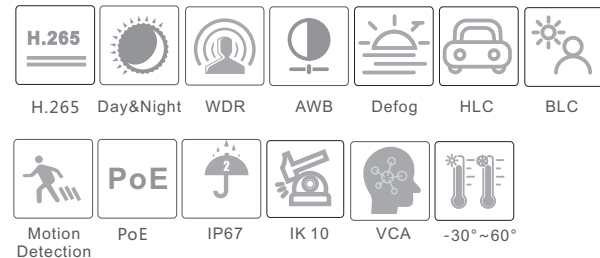

CAMERA

TD-9583S3

8MP IR Water-proof Dome
Network Camera

- 8MP (3840 × 2160) H.265 coding
- Max.resolution: 3840 × 2160
- ICR auto switch, true day / night, ROI coding
- 3D DNR, WDR, HLC, BLC, defog
- 30~50m IR night view distance
- DC12V/PoE power supply
- P2P function optional
- IP 67 & IK 10
- Support three streams
- Support mobile surveillance by smart phones with iOS or Android OS
- Intelligent analytics