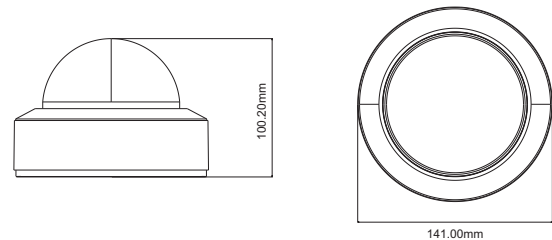

Others

Power Supply	DC12V/PoE
Power Consumption	< 9W
Operating Environment	- 30 °C ~ 60 °C (-22°F~140°F) Humidity: less than 95 % (non-condensing)
Dimensions (mm)	Φ 141 × 100.2
Weight (net)	Approx. 0.89KG
Installation	Ceiling mounting; Wall mounting

DIMENSIONS