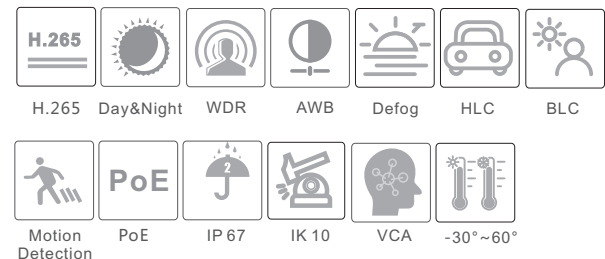

CAMERA

# TD-9581S3

8MP IR Water-proof Dome  
Network Camera

- 8MP ( 3840 × 2160 ) H.265 coding
- Max.resolution: 3840 × 2160
- ICR auto switch, true day / night, ROI coding
- 3D DNR, WDR, HLC, BLC, defog
- 20~30m IR night view distance
- DC12V/PoE power supply
- P2P function optional
- IP 67 & IK10 ingress protection
- Support three streams
- Support mobile surveillance by smart phones with iOS or Android OS
- Intelligent analytics