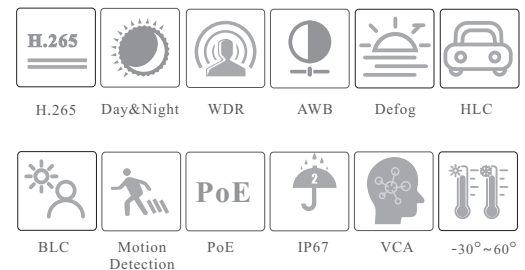

CAMERA

TD-9554E3A

5MP Network IR Water-Proof Dome Camera

- H.265S/H.265+/H.265/H.264S/H.254+/H.254/MJPEG coding
- Max. resolution: 2592 × 1944
- ICR auto switch, true day / night vision
- 20 ~ 30m IR night view distance
- 3D DNR, true WDR, HLC, BLC, Defog, NIR, Smart IR and ROI coding
- Support image distortion correction
- Built-in micro SD card slot, up to 256GB
- DC12V/PoE power supply
- IP 67 ingress protection
- Support three streams
- P2P function optional
- Support remote monitoring by smart phones & tablet PCs with iOS and Android OS
- Intelligent analytics