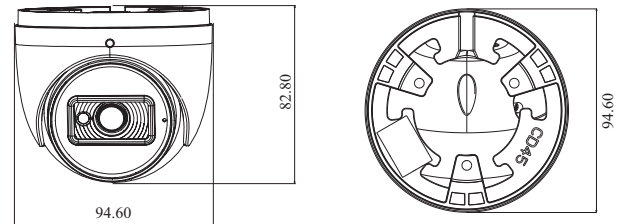

PoE	Yes, IEEE802.3af
IR Distance	20 ~ 30m
Ingress Protection	IP67
Others	
Power Supply	DC12V/PoE
Power Consumption	< 7W
Operating Environment	- 30 °C ~ 60 °C (-22°F~140°F) Humidity: less than 95 % (non-condensing)
Dimensions (mm)	Φ 94.6 × 82.8
Weight (net)	Approx. 0.46KG
Installation	Ceiling mounting; Wall mounting
Certificate	CE, FCC
Environmental Protection	Complies with Directive EU RoHS, WEEE(2012/19/EU) , directive 94/62/EC and REACH(EC1907/2006)

DIMENSIONS