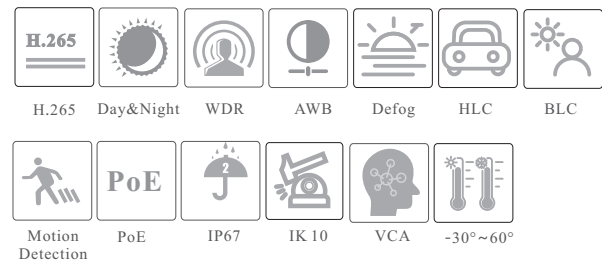

CAMERA

### 5MP Network IR Water-Proof Dome Camera

- H.265S/H.265+/H.265/H.264S/H.254+/H.254/MJPEG coding
- Max. resolution: 2592 × 1944
- ICR auto switch, true day / night vision
- 30 ~ 50m IR night view distance
- Motorized zoom lens
- 3D DNR, true WDR, HLC, BLC, Defog, NIR, Smart IR and ROI coding
- Support image distortion correction
- Built-in micro SD card slot; up to 256GB
- DC12V/PoE power supply
- IP67 & IK10
- Support three streams
- P2P function optional
- Support remote monitoring by smart phones & tablet PCs with iOS and Android OS
- Intelligent analytics