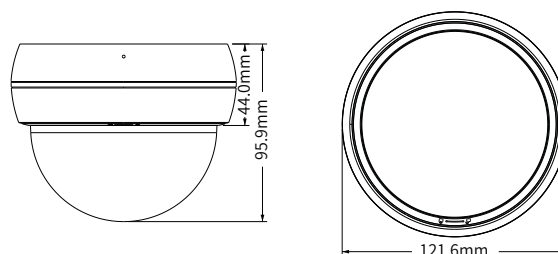

*Grey items are being developed and coming soon.

General Function	Watermark, IP address filtering, video mask, heartbeat, password protection, non-photosensitive switch, image distortion correction
PoE	Yes, IEEE802.3af
IR Distance	20 ~ 30 m
Others	
Power Supply	DC12V/PoE
Power Consumption	< 7.5W
Operating Environment	- 10 °C ~ 40 °C (14°F~104°F) Humidity: less than 95 % (non-condensing)
Dimensions (mm)	Φ 121.6 × 95.9
Weight (net)	Approx. 0.38KG
Installation	Ceiling mounting
Certificate	CE, FCC
Environmental Protection	Complies with Directive EU RoHS, WEEE(2012/19/EU), directive 94/62/EC and REACH(EC1907/2006)

DIMENSIONS

AVAILABLE MODEL

Available Model	TD-9552E3A(D/AZ/PE/IR2)	Motorized zoom lens
-----------------	-------------------------	---------------------