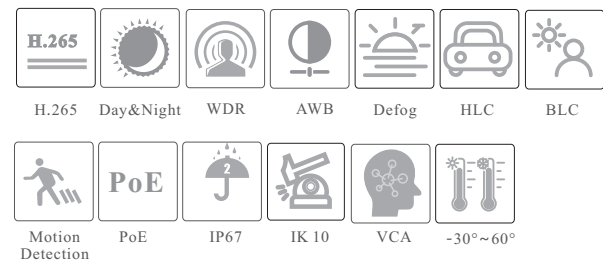

CAMERA

TD-9551E3A

5MP Network IR Water-Proof Dome Camera

- H.265S/H.265+/H.265/H.264S/H.254+/H.254/MJPEG coding
- Max. resolution: 2592 × 1944
- ICR auto switch, true day / night vision
- 20 ~ 30m IR night view distance
- 3D DNR, true WDR, HLC, BLC, Defog, NIR, Smart IR and ROI coding
- Support image distortion correction
- Built-in micro SD card slot, up to 256GB
- DC12V/PoE power supply
- IP67 & IK10
- Support three streams
- P2P function optional
- Support remote monitoring by smart phones & tablet PCs with iOS and Android OS
- Intelligent analytics