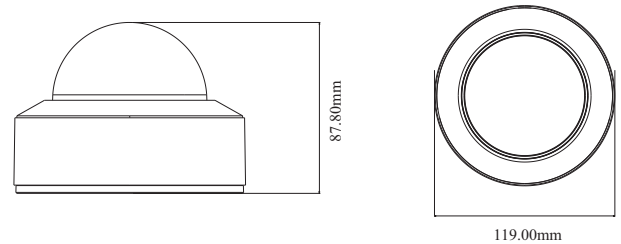

*Grey items are being developed and coming soon.

General Function	Watermark, IP address filtering, video mask, heartbeat, password protection, image distortion correction, non-photosensitive switch
PoE	Yes, IEEE802.3af
IR Distance	20 ~ 30 m
Ingress Protection	IP67&IK10
Others	
Power Supply	DC12V/PoE
Power Consumption	< 6W
Operating Environment	- 30 °C ~ 60 °C (-22°F~140°F) Humidity: less than 95 % (non-condensing)
Dimensions (mm)	Φ 119 × 87.8
Weight (net)	Approx. 0.65KG
Installation	Ceiling mounting; Wall mounting
Certificate	CE, FCC
Environmental Protection	Complies with Directive EU RoHS, WEEE(2012/19/EU), directive 94/62/EC and REACH(EC1907/2006)

DIMENSIONS