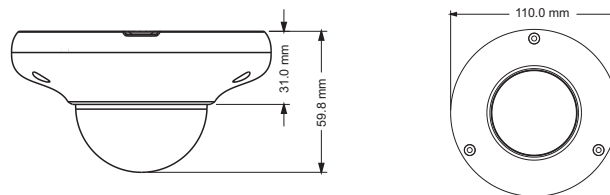

PoE	Yes , IEEE802.3af
IR Distance	10 ~ 20 m
Ingress Protection	IP66
<b>Others</b>	
Power Supply	DC12V/PoE
Power Consumption	< 6W
Operating Environment	- 30 °C ~ 60 °C (-22°F~140°F) Humidity: less than 95 % (non-condensing)
Dimensions ( mm )	Φ 110 × 59.8
Weight ( net )	Approx. 0.38KG
Installation	Ceiling mounting; Wall mounting

### DIMENSIONS