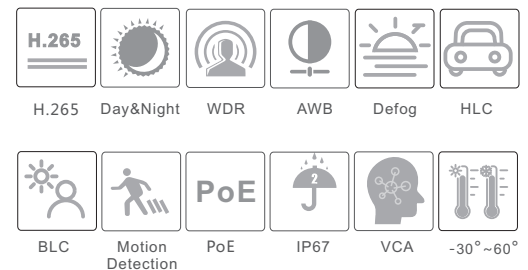

CAMERA

TD-9545E3

4MP Network IR Water-Proof Dome Camera

- 4MP (2592 × 1520) H.265 full real time coding
- Max. resolution: 2592 × 1520
- ICR auto switch, true day / night vision
- 30 ~ 50m IR night view distance
- Motorized zoom lens
- 3D DNR, true WDR, HLC, BLC, Defog, NIR, Smart IR and ROI coding
- Support image distortion correction
- Built-in micro SD card slot, up to 128GB
- DC12V/PoE power supply
- IP 67 ingress protection
- Support three streams
- P2P function optional
- Support remote monitoring by smart phones & tablet PCs with iOS and Android OS
- Intelligent analytics