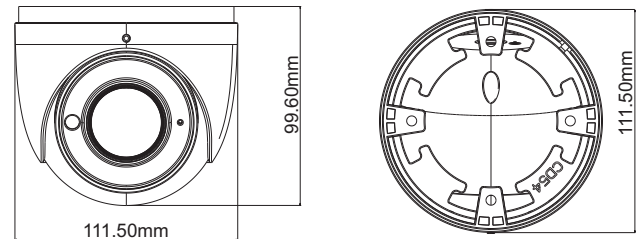

*Grey items are being developed and coming soon.

PoE	Yes, IEEE802.3af
IR Distance	30 ~ 50 m
Ingress Protection	IP67
Others	
Power Supply	DC12V/PoE
Power Consumption	< 9.5W
Operating Environment	-30 °C ~ 60 °C (-22°F ~ 140°F) Humidity: less than 95 % (non-condensing)
Dimensions (mm)	Φ 111.5 × 99.6
Weight (net)	Approx. 0.67KG
Installation	Ceiling mounting; Wall mounting

DIMENSIONS