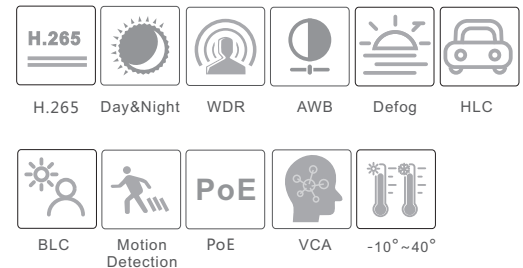

CAMERA

TD-9542E3

4MP Network IR Indoor Dome Camera

- 4MP (2592 × 1520) H.265 full real time coding
- Max. resolution: 2592 × 1520
- ICR auto switch, true day / night vision
- 20 ~ 30m IR night view distance
- Motorized zoom lens
- 3D DNR, true WDR, HLC, BLC, Defog, NIR, Smart IR and ROI coding
- Support image distortion correction
- Built-in micro SD card slot, up to 128GB
- DC12V/PoE power supply
- Support three streams
- P2P function optional
- Support remote monitoring by smart phones & tablet PCs with iOS and Android OS
- Intelligent analytics

*Grey items are being developed and coming soon.

General Function	Watermark, IP address filtering, video mask, heartbeat, password protection, non-photosensitive switch, image distortion correction
PoE	Yes, IEEE802.3af
IR Distance	20 ~ 30 m
Others	
Power Supply	DC12V/PoE
Power Consumption	< 7.5W
Operating Environment	- 10 °C ~ 40 °C (14°F~104°F) Humidity: less than 95 % (non-condensing)
Dimensions (mm)	Φ 121.6 × 95.9
Weight (net)	Approx. 0.38KG
Installation	Ceiling mounting