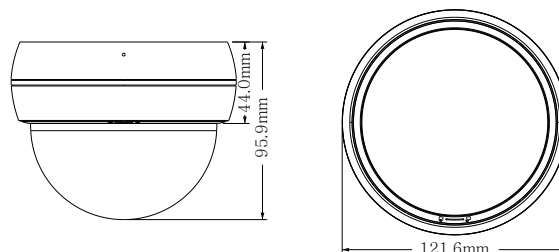

*Grey items are being developed and coming soon.

General Function	Watermark, IP address filtering, video mask, heartbeat, password protection, non-photosensitive switch, image distortion correction
PoE	Yes, IEEE802.3af
IR Distance	20 ~ 30 m
Others	
Power Supply	DC12V/PoE
Power Consumption	< 7.5W
Operating Environment	- 10 °C ~ 40 °C (14°F~104°F) Humidity: less than 95 % (non-condensing)
Dimensions (mm)	Φ 121.6 × 95.9
Weight (net)	Approx. 0.38KG
Installation	Ceiling mounting

DIMENSIONS

AVAILABLE MODEL

Available Model	TD-9542E3(D/AZ/PE/IR2)	Motorized zoom lens
-----------------	------------------------	---------------------