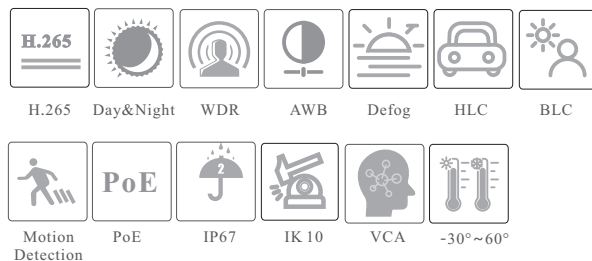

CAMERA

TD-9523E3

2MP IR Starlight Dome Network Camera

- 2MP (1920 × 1080) @30fps
- Support smart H.265/H.264 coding
- ICR auto switch, true day / night vision
- 30 ~ 50m IR night view distance
- Motorized zoom lens
- Starlight
- 3D DNR, true WDR, HLC, BLC, Defog, Smart IR and ROI coding
- Support corridor mode
- Support image distortion correction
- 1CH built-in MIC; 1CH audio output and 1CH audio input
- 1CH alarm input and 1CH alarm output
- Built-in micro SD card slot, up to 256GB
- DC12V/PoE power supply
- IP67 & IK10
- Support three streams
- P2P function optional
- Support mobile surveillance by smart phones & tablet PCs with iOS and Android OS
- Intelligent analytics

General Function	Watermark, IP address filtering, video mask, heartbeat, password protection, image distortion correction
PoE	Yes, IEEE802.3af
IR Distance	30 ~ 50 m
Ingress Protection	IP67&IK10
Others	
Power Supply	DC12V/PoE
Power Consumption	< 10.5W
Operating Environment	- 30 °C ~ 60 °C (-22°F~140°F) Humidity: less than 95 % (non-condensing)
Dimensions (mm)	Φ 141 × 100.2
Weight (net)	Approx.0.89KG
Installation	Ceiling mounting(wall mounting available with the junction box and bracket)
Certificate	CE, FCC
Environmental Protection	Directive EU RoHS, WEEE(2012/19/EU), directive 94/62/EC and REACH(EC1907/2006)