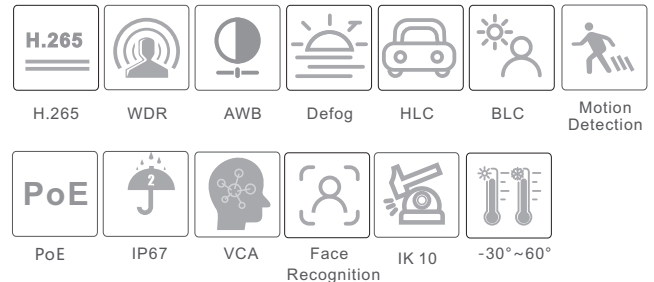

CAMERA

TD-9523A3-FR

2MP HD Face Recognition Dome Network Camera

- Starlight
- 1080P (1920 × 1080)@30fps
- Support SMART H.265/H.264 coding
- Motorized zoom lens
- 3D DNR, true WDR, HLC, BLC and ROI coding
- Support face exposure
- Hardware reset
- 1CH audio input,1CH audio output, 1CH built-in MIC
- Built-in micro SD card slot, up to 128GB
- 1CH alarm input; 1CH alarm output
- DC12V/PoE power supply
- P2P function optional
- IP67 & IK10
- Support three streams
- Support mobile surveillance by smart phones or tablet PCs with iOS and Android OS
- Intelligent analytics: abnormal video signal detection(scene change, video tampering), face detection, face capture, face match