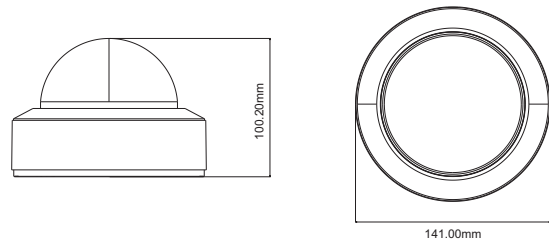

Intelligent Light Compensation	No; external supplementary light sources are needed
Face Picture Database	10000 face pictures
Database Management	Add, modify, delete and search face pictures
Face Picture Adding	Add face pictures through WEB and Face Album Manager Tool
External Face Picture Enrollment	Size: less than 70KB Format: jpg, jpeg
Face Picture Comparison Alarm	Support face trigger alarm Support allow list, block list, stranger alarms
Others	
Power Supply	DC12V/PoE
Power Consumption	< 4W
Operating Environment	- 30 °C ~ 60 °C (-22°F~140°F) Humidity: less than 95 % (non-condensing)
Dimensions (mm)	Φ141 × 100.2
Weight (net)	Approx. 0.89KG
Installation	Wall mounting; ceiling mounting

DIMENSIONS