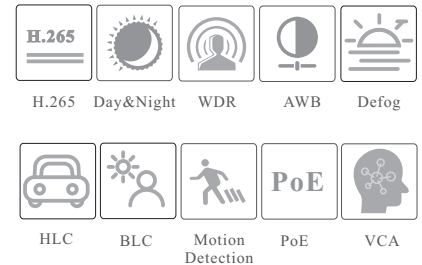

CAMERA

TD-9522S3

2MP IR Dome Network Camera

- 2MP (1920 × 1080) H.265 full real time coding
- Max. resolution: 1920 × 1080; ICR auto switch, true day / night
- 20 ~ 30m IR night view distance
- 3D DNR, digital WDR, HLC, BLC and ROI coding
- 1CH built-in MIC
- Hardware reset
- Built-in micro SD card slot, up to 128GB
- DC12V/PoE power supply
- Support dual streams
- Support mobile surveillance by smart phones and tablet PCs
- with iOS or Android OS
- Intelligent analytics: video blur detection, line crossing detection and region intrusion detection