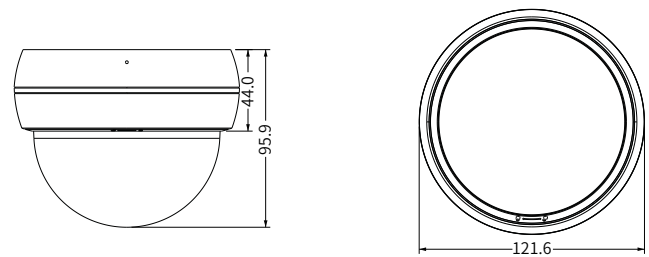

Others	
Power Supply	DC12V/PoE
Power Consumption	< 5.5W
Operating Environment	- 10 °C ~ 40 °C (14°F~104°F) Humidity: less than 95 % (non-condensing)
Dimensions (mm)	Ø 122 × 96
Weight (net)	Approx. 0.36KG
Installation	Ceiling mounting; wall mounting
Certificate	CE, FCC
Environmental Protection	Complies with Directive EU RoHS, WEEE(2012/19/EU) , directive 94/62/EC and REACH(EC1907/2006)

DIMENSIONS

AVAILABLE MODEL

Available Model	TD-9522S3(D/FZ/PE/IR2)	Manual varifocal lens