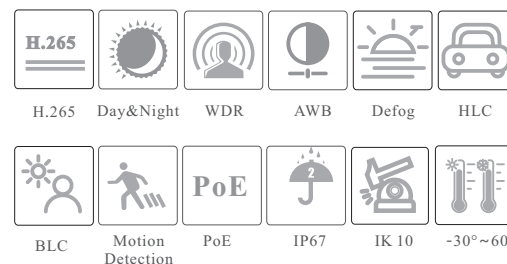

CAMERA

### 2MP Starlight IR Dome Network Camera

- 2MP ( 1920 × 1080 ) H.265 full real time coding
- Max. resolution: 1920 × 1080; ICR auto switch, true day / night
- 20 ~ 30m IR night view distance
- Starlight
- 3D DNR, Digital WDR, HLC, BLC and Defog
- ROI coding
- Hardware reset
- Built-in micro SD card slot, up to 128GB
- DC12V/PoE power supply
- IP67 & IK10 ingress protection
- Support dual streams
- Support mobile surveillance by smart phones with iOS and Android OS