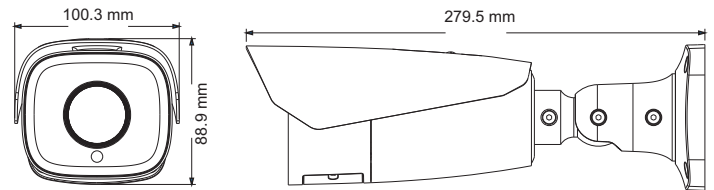

Others

Power Supply	DC12V/PoE
Power Consumption	< 9.5W
Operating Environment	- 30 °C ~ 60 °C (-22°F~140°F) Humidity: less than 95 % (non-condensing)
Dimensions (mm)	279.5 × 100.3 × 88.9
Weight (net)	Approx. 1.032KG
Installation	Ceiling mounting; Wall mounting

DIMENSIONS