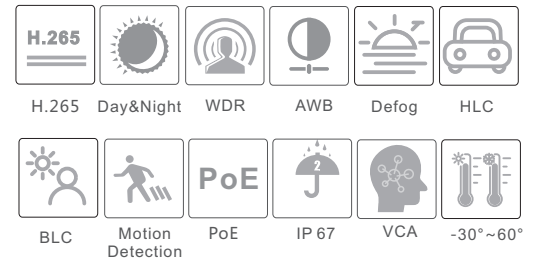

CAMERA

TD-9483S3

8MP IR Water-proof Bullet
Network Camera

- 8MP (3840 × 2160) H.265 coding
- Max.resolution: 3840 × 2160
- ICR auto switch, true day / night, ROI coding
- 3D DNR, WDR, HLC, BLC, defog
- 50~70m IR night view distance
- DC12V/PoE power supply
- P2P function optional
- IP 67 ingress protection
- Support three streams
- Support mobile surveillance by smart phones with iOS or Android OS
- Intelligent analytics