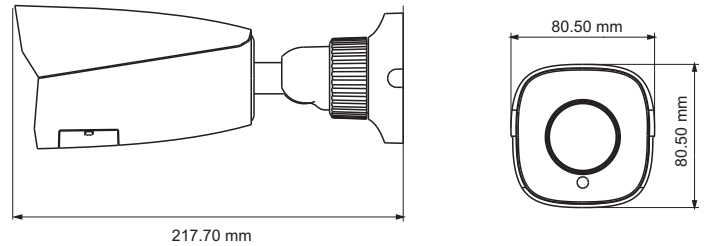

Others

Power Supply	DC12V/PoE
Power Consumption	< 9.5W
Operating Environment	- 30 °C ~ 60 °C (-22°F~140°F) Humidity: less than 95 % (non-condensing)
Dimensions (mm)	217.7 × 80.5 × 80.5
Weight (net)	Approx. 0.66KG
Installation	Ceiling mounting; Wall mounting

DIMENSIONS