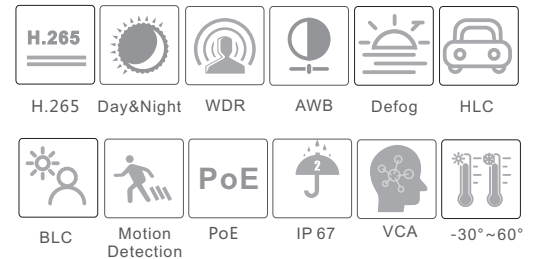

TD-9482S3

8MP IR Water-proof Bullet Network Camera

- 8MP (3840 × 2160) H.265 coding
- Max.resolution: 3840 × 2160
- ICR auto switch, true day / night, ROI coding
- 3D DNR, WDR, HLC, BLC, defog
- 30~50m IR night view distance
- DC12V/PoE power supply
- P2P function optional
- IP 67 ingress protection
- Support three streams
- Support mobile surveillance by smart phones with iOS or Android OS
- Intelligent analytics