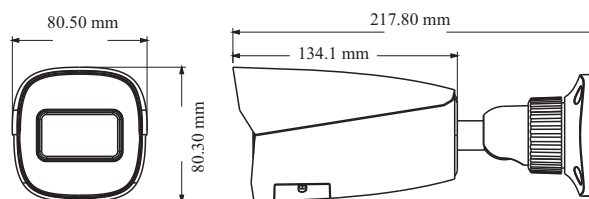

*Grey items are being developed and coming soon.

Smart Alarm	Motion detection, SD card error, SD card full
General Function	Watermark, IP address filtering, video mask, heartbeat, password protection, image distortion correction, non-photosensitive switch
PoE	Yes, IEEE802.3af
IR Distance	30 ~ 50 m
Ingress Protection	IP67
Others	
Power Supply	DC12V/PoE
Power Consumption	< 9W
Operating Environment	- 30 °C ~ 60 °C (-22°F~140°F) Humidity: less than 95 % (non-condensing)
Dimensions (mm)	217.8 × 80.5 × 80.3
Weight (net)	Approx. 0.68KG
Installation	Ceiling mounting; Wall mounting
Certificate	CE, FCC
Environmental Protection	Complies with Directive EU RoHS, WEEE(2012/19/EU), directive 94/62/EC and REACH(EC1907/2006)

DIMENSIONS