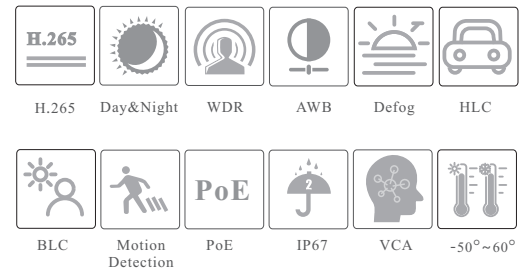

CAMERA

## 4MP AI Bullet Network Camera

- Smart H.265/H.265+/H.265/Smart H.264/H.264+/H.264
- Max. resolution: 2592 × 1520
- Starlight
- ICR auto switch, true day / night vision
- Up to 100m IR night view distance; motorized zoom lens
- 3D DNR, true WDR, HLC, BLC, Defog, NIR, Smart IR and ROI coding
- Support image distortion correction
- Built-in micro SD card slot; up to 256GB
- AC24V/DC12V/PoE power supply
- IP 67 ingress protection
- Support three streams
- P2P function optional
- Support remote monitoring by smart phones & tablet PCs with iOS and Android OS
- Intelligent analytics