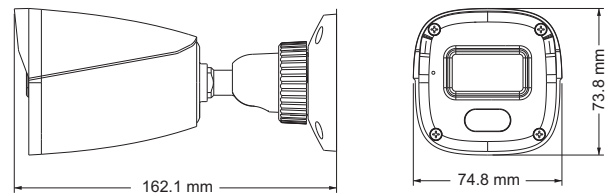

Others

Power Supply	DC12V/PoE
Power Consumption	< 4W
Operating Environment	- 20 °C ~ 55 °C (-4°F~131°F) Humidity: less than 95 % (non-condensing)
Dimensions (mm)	162.1 × 74.8 × 73.8
Weight (net)	Approx. 0.24KG
Installation	Ceiling mounting; Wall mounting

DIMENSIONS

AVAILABLE ACCESSORIES

AVAILABLE MODEL

Available Model	TD-9441S3L(D/PE/AR1)