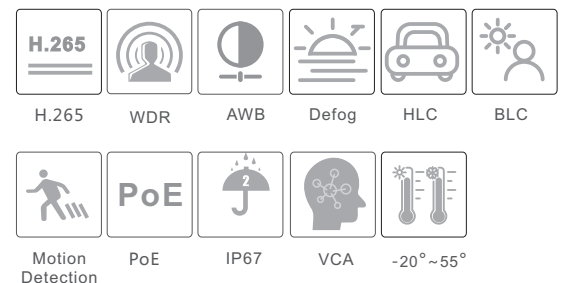

CAMERA

TD-9441S3L

4MP IR Water-proof Bullet Network Camera

- 4MP (2560 × 1440) H.265 coding
- Max.resolution: 2560 × 1440
- ICR auto switch, true day / night, ROI coding
- 3D DNR, digital WDR, HLC, BLC, defog
- 10~20m IR night view distance
- DC12V/PoE power supply
- P2P function optional
- IP 67 ingress protection
- Support three streams
- Support mobile surveillance by smart phones& tablet PCs with iOS and Android OS
- Intelligent analytics: object removal detection, abnormal video signal detection, line crossing detection and region intrusion detection