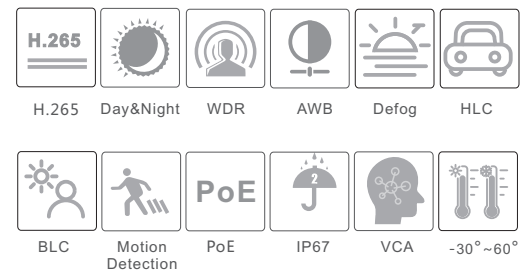

CAMERA

# TD-9441E3

4MP Network IR Water-Proof  
Bullet Camera

- 4MP ( 2592 × 1520 ) H.265 full real time coding
- Max. resolution: 2592 × 1520
- ICR auto switch, true day / night vision
- 20 ~ 30m IR night view distance
- 3D DNR, true WDR, HLC, BLC, Defog, NIR, Smart IR and ROI coding
- Support image distortion correction
- Built-in micro SD card slot, up to 128GB
- DC12V/PoE power supply
- IP 67 ingress protection
- Support three streams
- P2P function optional
- Support remote monitoring by smart phones & tablet PCs with iOS and Android OS
- Intelligent analytics