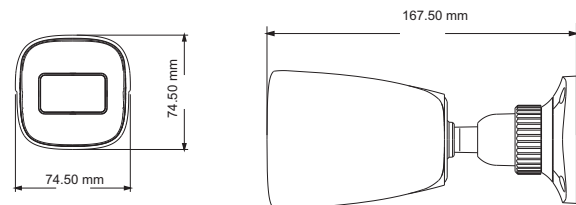

# TD-9441E3

4MP Network IR Water-Proof  
Bullet Camera

- 4MP ( 2592 × 1520 ) H.265 full real time coding
- Max. resolution: 2592 × 1520
- ICR auto switch, true day / night vision
- 20 ~ 30m IR night view distance
- 3D DNR, true WDR, HLC, BLC, Defog, NIR, Smart IR and ROI coding
- Support image distortion correction
- Built-in micro SD card slot, up to 128GB
- DC12V/PoE power supply
- IP 67 ingress protection
- Support three streams
- P2P function optional
- Support remote monitoring by smart phones & tablet PCs with iOS and Android OS
- Intelligent analytics

PoE	Yes , IEEE802.3af
IR Distance	20 ~ 30 m
Ingress Protection	IP67
<b>Others</b>	
Power Supply	DC12V/PoE
Power Consumption	< 7.5W
Operating Environment	- 30 °C ~ 60 °C (-22°F~140°F) Humidity: less than 95 % (non-condensing)
Dimensions ( mm )	167.5 x 74. 5 x 74. 5
Weight ( net )	Approx. 0.423KG
Installation	Ceiling mounting; Wall mounting

### DIMENSIONS