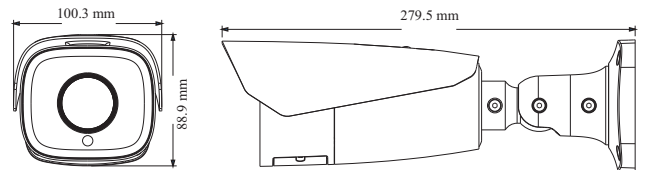

General Function	Watermark, IP address filtering, video mask, heartbeat, password protection, image distortion correction
PoE	Yes, IEEE802.3af
IR Distance	50 ~ 70 m
Ingress Protection	IP 67
<b>Others</b>	
Power Supply	DC12V/PoE
Power Consumption	< 12W
Operating Environment	- 30 °C ~ 60 °C (-22°F~140°F) Humidity: less than 95 % (non-condensing)
Dimensions (mm)	279.5 × 100.3 × 88.9
Weight (net)	Approx. 1.04KG
Installation	Ceiling mounting; Wall mounting
Certificate	CE, FCC
Environmental Protection	Directive EU RoHS, WEEE(2012/19/EU), directive 94/62/EC and REACH(EC1907/2006)

### DIMENSIONS