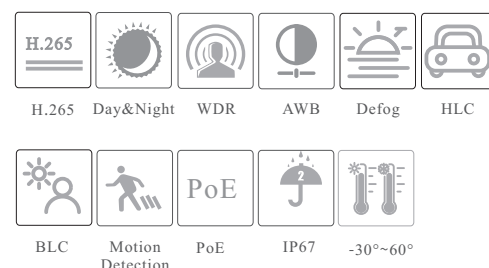

CAMERA

## 2MP Starlight IR Bullet Network Camera

- 2MP ( 1920 × 1080 ) H.265 full real time coding
- Max. resolution: 1920 × 1080; ICR auto switch, true day / night
- 30~ 50m IR night view distance
- Starlight
- 3D DNR, Digital WDR, HLC, BLC and Defog
- ROI coding
- Built-in micro SD card slot, up to 128GB
- DC12V/PoE power supply
- IP67 ingress protection;
- Support dual streams
- Support mobile surveillance by smart phones with iOS and Android OS
- Intelligent Analytics: video blur detection, line crossing detection, intrusion detection