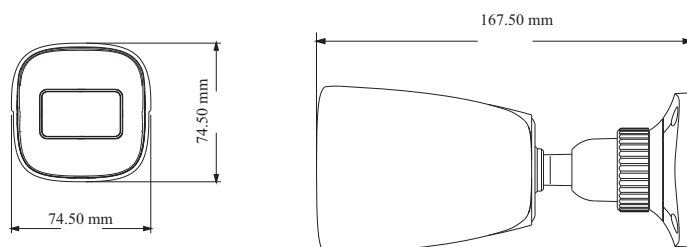

Operating Environment	- 30 °C ~ 60 °C (-22°F~140°F) Humidity: less than 95 % (non-condensing)
Dimensions (mm)	167.5 × 74.5 × 74.5
Weight (net)	Approx. 0.39KG
Installation	Ceiling mounting; wall mounting
Certificate	CE, FCC
Environmental Protection	Complies with Directive EU RoHS, WEEE(2012/19/EU) , directive 94/62/EC and REACH(EC1907/2006)

DIMENSIONS