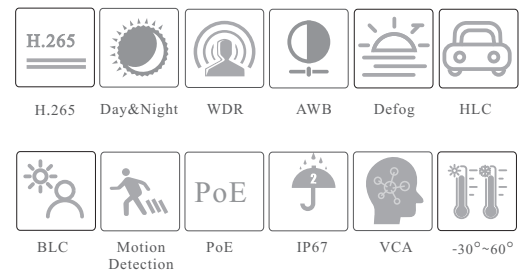

CAMERA

## 2MP IR Starlight Bullet Network Camera

- 2MP ( 1920 × 1080 ) @30fps
- Support smart H.265/H.264 coding
- ICR auto switch, true day / night vision
- 20 ~ 30m IR night view distance
- Starlight
- 3D DNR, true WDR, HLC, BLC, Defog, Smart IR and ROI coding
- Support corridor mode
- Support image distortion correction
- Built-in micro SD card slot
- DC12V/PoE power supply
- IP67 ingress protection
- Support three streams
- P2P function optional
- Support mobile surveillance by smart phones & tablet PCs with iOS and Android OS
- Intelligent analytics