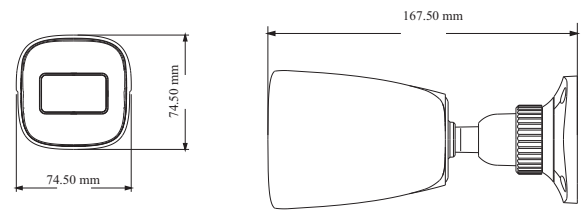

PoE	Yes, IEEE802.3af
IR Distance	20 ~ 30 m
Ingress Protection	IP 67
<b>Others</b>	
Power Supply	DC12V/PoE
Power Consumption	< 6.5W
Operating Environment	- 30 °C ~ 60 °C (-22°F ~ 140°F) Humidity: less than 95 % (non-condensing)
Dimensions ( mm )	167.5 x 74.5 x 74.5
Weight ( net )	Approx. 0.42KG
Installation	Ceiling mounting; Wall mounting
Certificate	CE, FCC
Environmental Protection	Directive EU RoHS, WEEE(2012/19/EU), directive 94/62/EC and REACH(EC1907/2006)

### DIMENSIONS