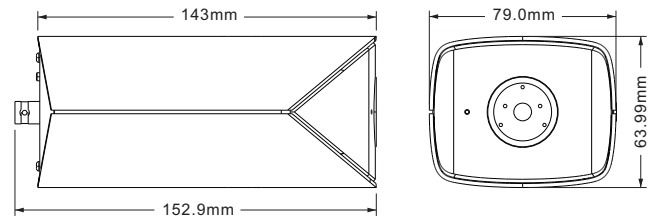

Intelligent Light Compensation	NO (external supplementary light sources are needed.)
Face Picture Database	10000 face pictures
Database Management	Add, modify, delete and search face pictures
Face Picture Adding	Add face pictures through WEB and Face Album Manager Tool
External Face Picture Enrollment	Size: less than 70KB Format: jpg, jpeg
Face Picture Comparison Alarm	Support face linkage alarm Support allow list, block list, stranger alarms
Others	
Power Supply	DC12V/AC24V/PoE
Power Consumption	< 4W
Operating Environment	- 30 °C ~ 60 °C (-22°F~140°F) Humidity: less than 95 % (non-condensing)
Dimensions (mm)	153 × 79 × 64
Weight (net)	Approx. 0.64KG
Installation	Wall mounting

DIMENSIONS