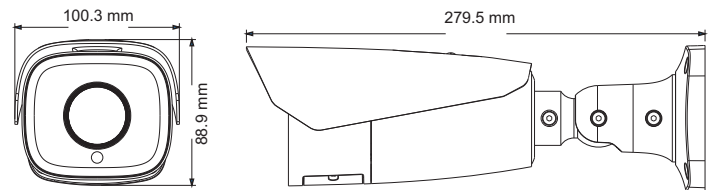

Tel: +86-755-36995888

Web site: <http://en.tvt.net.cn>

Fax: +86-755-33104777

E-mail: overseas@tvt.net.cn

SPECIFICATIONS

| Model | TD-7423AM3 |
|-----------------------|---|
| Specifications | |
| Camera | |
| Image Sensor | 1 / 2.8 "CMOS |
| Resolution | 2MP |
| Image Size | 1920x1080 |
| Video Output | AHD / TVI / CVI / CVBS |
| Image System | PAL / NTSC |
| Electronic Shutter | Auto; 1/25s~1/50000s(PAL); 1/30s~1/50000s(PAL) |
| IR Distance | 50 ~ 70 m |
| Frame Rate | 30fps(60Hz); 25fps(50Hz) |
| Min. Illumination | Color : 0.001 lux@F1.2, AGC ON; B/W : 0 lux with IR |
| Lens | 2.8-12 mm |
| Lens Mount | D14 |
| S / N Ratio | ≥52dB (AGC OFF) |
| Ingress Protection | IP 67 |
| Functions | |
| Function Control | OSD (COC Control) |
| Day & Night | ICR |
| WDR | Yes (120dB) |
| 3D NR | Yes |
| Global Exposure | No |
| Central Exposure | No |
| AGC | Yes |
| Auto White Balance | Yes |
| BLC | Yes |
| LSC | Yes |
| HLC | Yes |
| Freeze | Yes |
| Mirror | Yes |
| Defog | No |
| Sharpness | Yes |
| Smart IR | Yes |
| Motion Detection | Yes |
| Privacy Mask | Yes |
| Defect Correction | Auto |
| Language | 16 languages |
| Angle Adjustment | Pan: 0°~360°; Tilt: 0°~90°; Rotation: 0°~360° |
| Others | |
| Power Supply | DC12V (± 15%) |
| Power Consumption | IR OFF : < 1.5W; IR ON : < 10.5W |

| | |
|---------------------|--|
| Working Environment | - 30 °C ~ 50 °C, 10 % ~ 90 % (relative humidity) |
| Dimensions (mm) | 279.5 × 100.3 × 88.9 |
| Weight (net) | Approx. 1.0KG |

DIMENSIONS

AVAILABLE ACCESSORIES