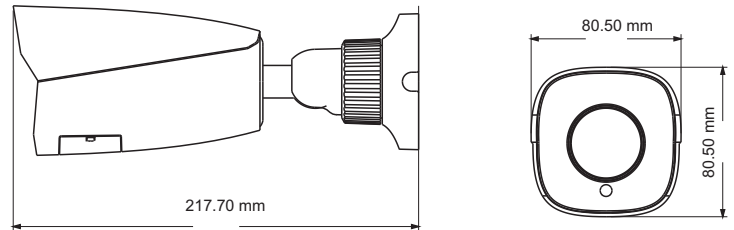

### SPECIFICATIONS

Model	TD-7422AE3
<b>Specifications</b>	
<b>Camera</b>	
Image Sensor	1 / 2.9 "CMOS
Resolution	2MP
Image Size	1920 x 1080
Video Output	AHD / TVI / CVI / CVBS
Image System	PAL / NTSC
Electronic Shutter	Auto; 1 / 50s ~ 1 / 100000s ( PAL ); 1 / 60s ~ 1 / 100000s ( NTSC )
IR Distance	30 ~ 50 m
Frame Rate	30fps(60Hz); 25fps (50Hz)
Min. Illumination	0 lux (IR ON)
Lens	2.8 mm, fixed 2.8-12mm, varifocal
Lens Mount	M12
S / N Ratio	≥52dB ( AGC OFF )
Ingress Protection	IP 67
<b>Functions</b>	
Function Control	OSD ( COC Control )
Day & Night	ICR
Digital WDR	Yes
3D DNR	Yes
AGC	Yes
Auto White Balance	Yes
BLC	Yes
Front Light Compensation	Yes
Defog	No
HLC	No
Sharpness	Yes
Mirror	Yes
Smart IR	Yes
Image Setting	Yes
Defect Correction	Auto
Language	Chinese and English
Angle Adjustment	Pan: 0°~360°; Tilt: 0°~90°; Rotation: 0°~360°
<b>Others</b>	
Power Supply	DC12V ( ± 10% )
Power Consumption	IR OFF : < 1W; IR ON : < 3.5W
Working Environment	- 30 °C ~ 50 °C, 10 % ~ 90 % (relative humidity)
Dimensions ( mm )	217.7 x 80.5 x 80.5
Weight ( net )	Approx. 0.56KG

### DIMENSIONS