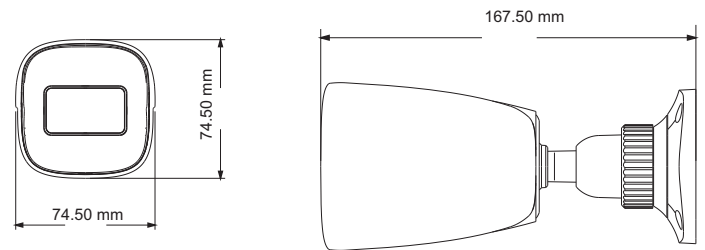

### SPECIFICATIONS

Model	TD-7421AM3
<b>Specifications</b>	
<b>Camera</b>	
Image Sensor	1 / 2.8 "CMOS
Resolution	2MP
Image Size	1920x1080
Video Output	AHD / TVI / CVI / CVBS
Image System	PAL / NTSC
Electronic Shutter	Auto; 1/25s~1/50000s(PAL); 1/30s~1/50000s(PAL)
IR Distance	20 ~ 30 m
Frame Rate	30fps(60Hz); 25fps(50Hz)
Min. Illumination	Color : 0.001 lux@F1.2, AGC ON; B/W : 0 lux with IR
Lens	3.6 mm ( 2.8 mm optional )
Lens Mount	M12
S / N Ratio	≥52dB ( AGC OFF )
Ingress Protection	IP 67
<b>Functions</b>	
Function Control	OSD ( COC Control )
Day & Night	ICR
WDR	Yes (120dB)
3D NR	Yes
Global Exposure	No
Central Exposure	No
AGC	Yes
Auto White Balance	Yes
BLC	Yes
LSC	Yes
HLC	Yes
Freeze	Yes
Mirror	Yes
Defog	No
Sharpness	Yes
Smart IR	Yes
Motion Detection	Yes
Privacy Mask	Yes
Defect Correction	Auto
Language	16 languages
Angle Adjustment	Pan: 0°~360°; Tilt: 0°~90°; Rotation: 0°~360°
<b>Others</b>	
Power Supply	DC12V ( ± 15% )
Power Consumption	IR OFF : < 1.5W; IR ON : < 4W

Working Environment	- 30 °C ~ 50 °C, 10 % ~ 90 % ( relative humidity )
Dimensions ( mm )	167.5 x 74. 5 x 74. 5
Weight ( net )	Approx. 0.37KG

### DIMENSIONS