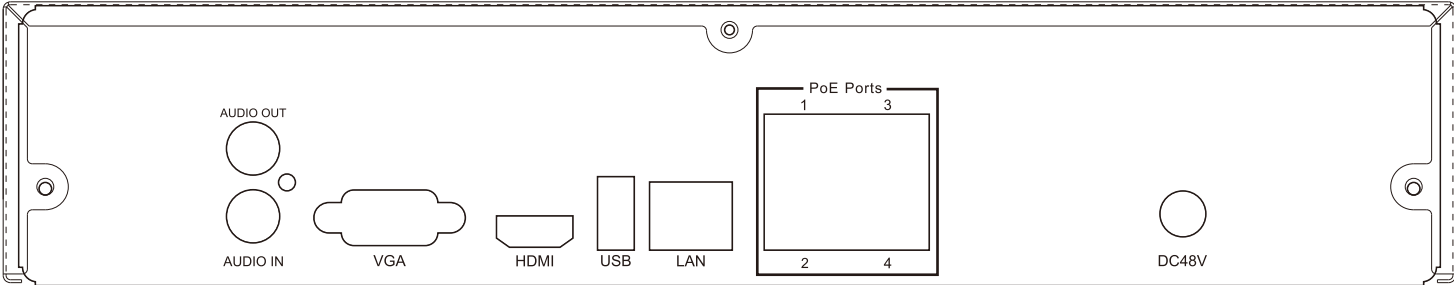

Rear Panels

TD-3204H1-4P