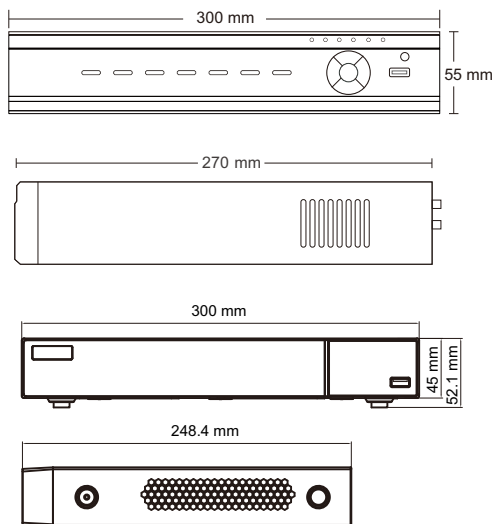

## Introduction

TD-3200H1-0P series are 4 / 8 CH 8MP / 5MP / 4MP / 3MP / 1080P / 960P / 720P high definition PoE NVRs, which adopt the most advanced SOC technique to ensure high definition recording in each channel and realize outstanding robustness of the system. TD-3200H1-0P series integrate with 4 / 8 PoE network ports, support 4 / 8 CH IPC direct connection to NVR, simultaneous 4 / 8 CH playback, and 4K high definition display. The series of product can meet different security requirements of home, financial, commerce, enterprise, transportation and government, etc.

## Dimensions