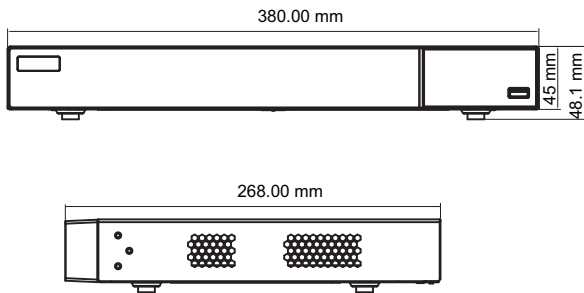

Introduction

TD-2716TC-HP-A supports 16 CH 8MP / 5MP / 4MP / 3MP / 1080P / 720P / Wd1 analog and IP video input simultaneously. It adopts the standard H.265 high profile compression format and the most advanced SOC technique to ensure real time recording in each channel and realize outstanding robustness of the system.

TD-2716TE-HP-A supports 16 CH video input, 16 CH audio input and simultaneous 16 CH playback. The series of product can meet different security requirements of home, financial, commerce, enterprise, transportation and government, etc.

Dimensions

Characteristics

- Supports 16 CH TVI / AHD / CVI 8MP / 5MP / 4MP / 3MP / 1080P / 720P / WD1 video input
- Supports 8 CH 8MP / 5MP / 4MP / 3MP / 1080P / 960P / 720P IP video input
- Standard H.265 high profile compression format to get high-quality video at much lower bit rate
- Intuitive and user-friendly Graphics User Interface (GUI), window style operation by mouse
- Multi-mode recording: manual / timer / motion
- Playback : 16 CH simultaneously playback
- Search: time slice, time, tag and smart search
- Express and flexible backup via USB, network and so on
- Pentaplex: preview, record, playback, backup and remote access
- DHCP, DDNS, PPPoE network protocol
- Remote control via Web Client or CMS : preview, playback, backup, PTZ and configuration
- Dual stream technology for local storage with high definition, remote network transmission and remote surveillance with mobile device
- Multi-user online simultaneously
- Authorization management, log review and device status review
- HDMI 4K output, true high resolution display
- Supports PTZ preset and auto cruise, up to 255 presets and 8 cruises
- Supports NAT function and QRCode scanning by mobile phones
- Powerful mobile surveillance by smart phones with iOS and Android OS