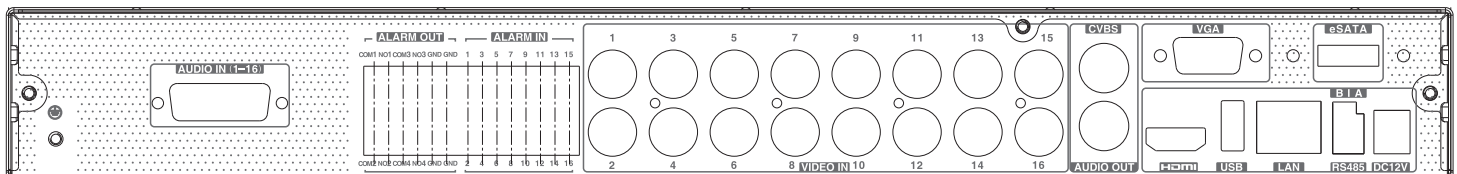

Rear Panels

TD-2716TE-HP-A