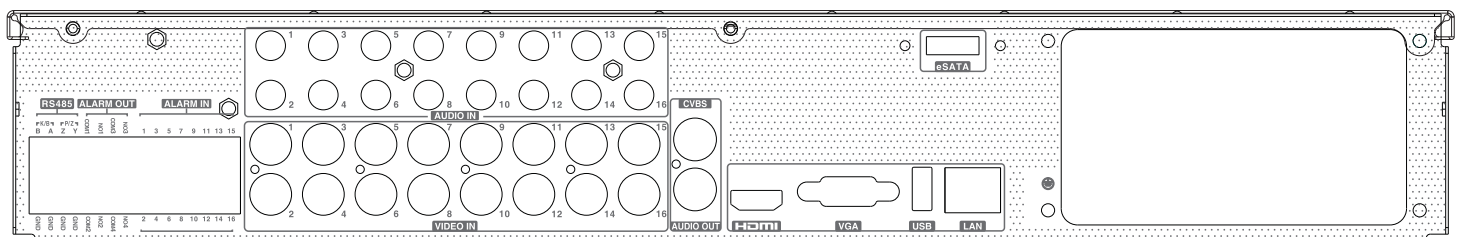

Rear Panels

TD-2716TC-HP