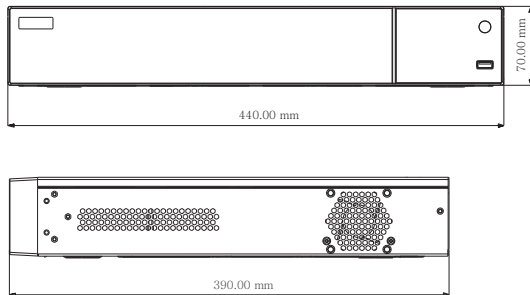

Introduction

TD-2716TC-HP supports 16 CH 8MP / 5MP / 4MP / 3MP / 1080P / 720P / WD1 analog and IP video input simultaneously. It adopts the standard H.265 high profile compression format and the most advanced SOC technique to ensure real time recording in each channel and realize outstanding robustness of the system.

TD-2716TC-HP supports 16 CH video input, 16 CH audio input and simultaneous 16 CH playback. The series of product can meet different security requirements of home, financial, commerce, enterprise, transportation and government, etc.

Dimensions

Characteristics

- Supports 16 CH TVI / AHD / CVI 8MP / 5MP / 4MP / 3MP / 1080P / 720P / WD1 video input
- Supports 8 CH 8MP / 5MP / 4MP / 3MP / 1080P / 960P / 720P IP video input
- Standard H.265 high profile compression format to get high-quality video at much lower bit rate
- Intuitive and user-friendly Graphics User Interface (GUI), window style operation by mouse
- Multi-mode recording: manual / timer / motion
- Playback : 16 CH simultaneously playback
- Search: time slice, time, event, tag and smart search
- Express and flexible backup via USB, network and so on
- Pentaplex: preview, record, playback, backup and remote access
- DHCP, DDNS, PPPoE network protocol
- Remote control via Web Client or CMS : preview, playback, backup, PTZ and configuration
- Dual stream technology for local storage with high definition, remote network transmission and remote surveillance with mobile device
- Multi-user online simultaneously
- Authorization management, log review and device status review
- HDMI 4K output, true high resolution display
- Supports PTZ preset and auto cruise, up to 255 presets and 8 cruises
- Supports NAT function and QRCode scanning by mobile phones
- Powerful mobile surveillance by smart phones with iOS and Android OS