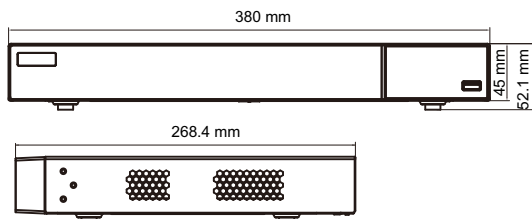

Dimensions

Specification

Model		TD-2708AE-PR	TD-2716AE-PR
System	Compression	Standard H.264 High Profile	
	CPU	Cortex A9	
	OS	Embedded Linux	
Video	Input	BNC × 8	BNC × 16
	Resolution	TVI / AHD : 5MP@20fps; 4MP, 3MP, 1080P, 720P, WD1 real time CVI : 4MP, 3MP, 1080P, 720P real time	
	IP Input / Access Bandwidth	IPC × 4 / 24Mbps	IPC × 4 / 24Mbps
	Output	HDMI × 1 : 3840×2160/1920×1080/1280×1024/1024×768 VGA × 1 : 1920×1080/1280×1024/1024×768 BNC × 1 : CVBS (used as the main or spot output)	
Audio	Input	RCA × 4	
	Output	RCA × 1	
	Two-way audio	Take up channel one audio input	
Record	Resolution	5MP, 4MP, 3MP, 1080P, 720P, WD1, D1	
	Frame Rate	5MP : 10fps (PAL / NTSC) 4MP / 3MP : 12 fps (PAL) / 15 fps (NTSC) 1080P/720P/WD1/D1: 25 fps (PAL) / 30 fps (NTSC)	
	Bit Rate	768Kbps ~ 8Mbps	
	Mode	Manual, timer, motion, sensor	
IP Input	Resolution	4MP / 3MP / 1080P / 960P / 720P	
	Frame Rate	12fps (PAL) 15fps (NTSC)	
Play back	Playback	8 CH	16 CH
	Search	Time slice / time / event / tag search	
	Smart Search	Highlighted color to display the camera record in a certain period of time, different colors refers to different record events	
	Function	Play, pause, FF, FB, digital zoom, etc.	
Alarm	Mode	Manual, sensor, motion, exception	
	Input	4	
	Output	1	
	Triggering	Record, snap, preset, e-mail, etc.	
Network	Interface	RJ45 10 / 100Mbps × 1	RJ45 10/100/1000Mbps × 1
	Protocol	TCP / IP, PPPoE, DHCP, DNS, DDNS, UPnP, NTP, SMTP	
	Web Client	Multiple users online	
Mobile Device	OS	iOS, Andriod	
Storage	HDD	SATA × 2, max 8T per HDD	
Backup	Local Backup	U disk, USB mobile HDD	
	Network Backup	Yes	
Port	RS485	RS485 × 1, connect to PTZ or keyboard	
	USB	USB 2.0 × 1 (front panel), USB 3.0 × 1 (rear panel)	
	Remote Controller	Yes	
Others	Power Supply	DC 12V/4A	
	Consumption	≤ 15W (without HDD)	
	Dimensions (mm)	380 × 268 × 52 (W × D × H)	
	Work Environment	-10 ~ 50 °C , 10% ~ 90% humidity	