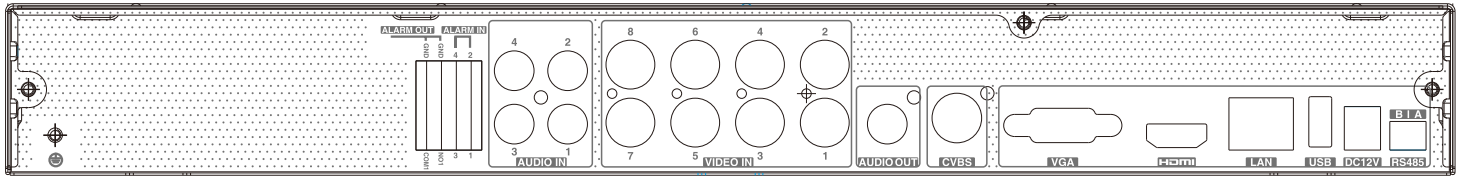

Rear Panels

TD-2708AE-PR