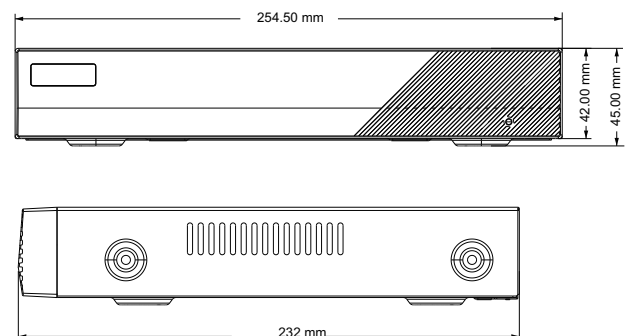

Dimensions