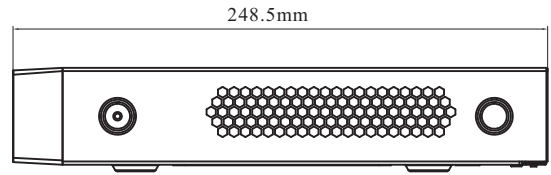

DIMENSIONS