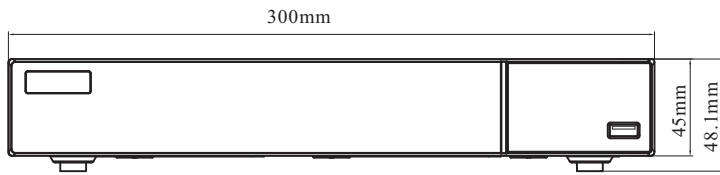

DIMENSIONS