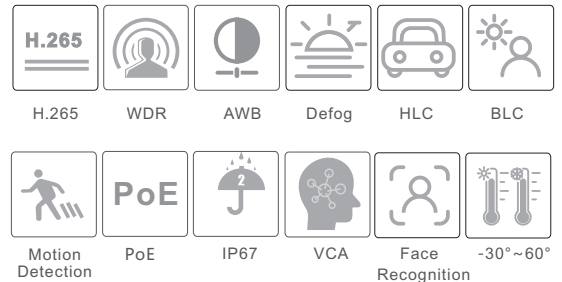

CAMERA

TD-9525A3-FR

2MP HD Face Recognition Dome Network Camera

- Starlight, area light
- 1080P (1920 × 1080)@30fps
- Support SMART H.265/H.264 coding
- 10m white light view distance; Motorized zoom lens
- 3D DNR, true WDR, HLC, BLC and ROI coding
- Support face exposure
- Hardware reset
- 1CH audio input, 1CH built-in MIC
- Built-in micro SD card slot, up to 128GB
- DC12V/PoE power supply
- P2P function optional
- IP67
- Support three streams
- Support mobile surveillance by smart phones or tablet PCs with iOS and Android OS
- Intelligent analytics: abnormal video signal detection(scene change, video tampering), face detection, face capture, face match