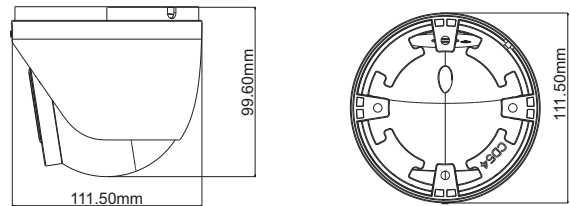

Face Picture Database	10000 face pictures
Database Management	Add, modify, delete and search face pictures
Face Picture Adding	Add face pictures through WEB and Face Album Manager Tool
External Face Picture Enrollment	Size: less than 70KB Format: jpg, jpeg
Face Picture Comparison Alarm	Support face trigger alarm Support allow list, block list, stranger alarms
Others	
Power Supply	DC12V/PoE
Power Consumption	< 11W
Operating Environment	- 30 °C ~ 60 °C (-22°F~140°F) Humidity: less than 95 % (non-condensing)
Dimensions (mm)	Φ 111.5 × 99.6
Weight (net)	Approx. 0.64KG
Installation	Wall mounting; ceiling mounting

DIMENSIONS